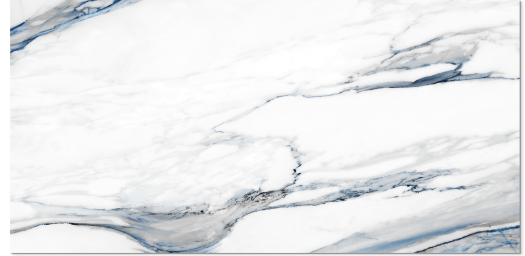

Statuary Blue 24x48 Polished Porcelain Tile

Size (in):	24x48*
Thickness:	10mm
Color:	Blue
Material:	Porcelain
Finish:	Polished
Edge:	Rectified
SF per box:	15.50
Pieces per box:	2
SF per piece:	8
Weight per box:	76 lbs