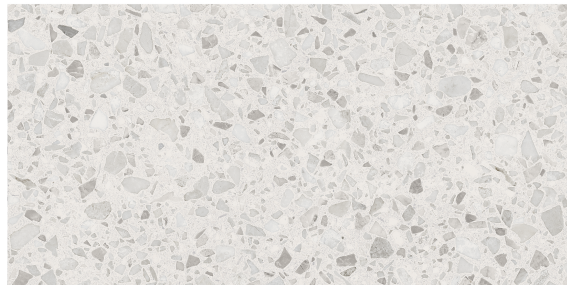

## Terrazzo Rialto 24x48 Anti-Slip Porcelain Tile

Size (in):	24x48*
Thickness:	9mm
Pattern:	Rialto
Material:	Porcelain
Finish:	Anti-Slip
Edge:	Rectified
SF per box:	15.50
Pieces per box:	2
SF per piece:	8
Weight per box:	63 lbs