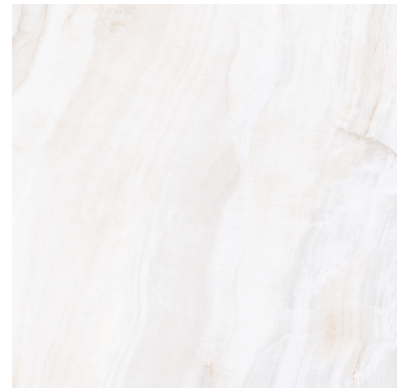

Crystal Onyx 48x48 Polished Porcelain Tile

Size (in):	48x48*
Thickness:	8mm
Pattern:	Onyx
Material:	Porcelain
Finish:	Polished
Edge:	Rectified
SF per box:	32.21
Pieces per box:	2
SF per piece:	16
Weight per box:	128 lbs