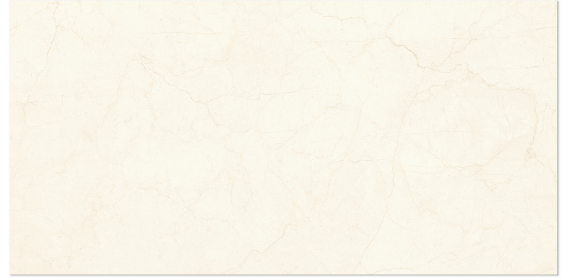

Curva Bari Marfil 24x48 Polished Porcelain Tile

Size (in):	24x48*
Thickness:	10mm
Pattern:	Marfil
Material:	Porcelain
Finish:	Polished
Edge:	Rectified
SF per box:	15.50
Pieces per box:	2
SF per piece:	8
Weight per box:	76 lbs